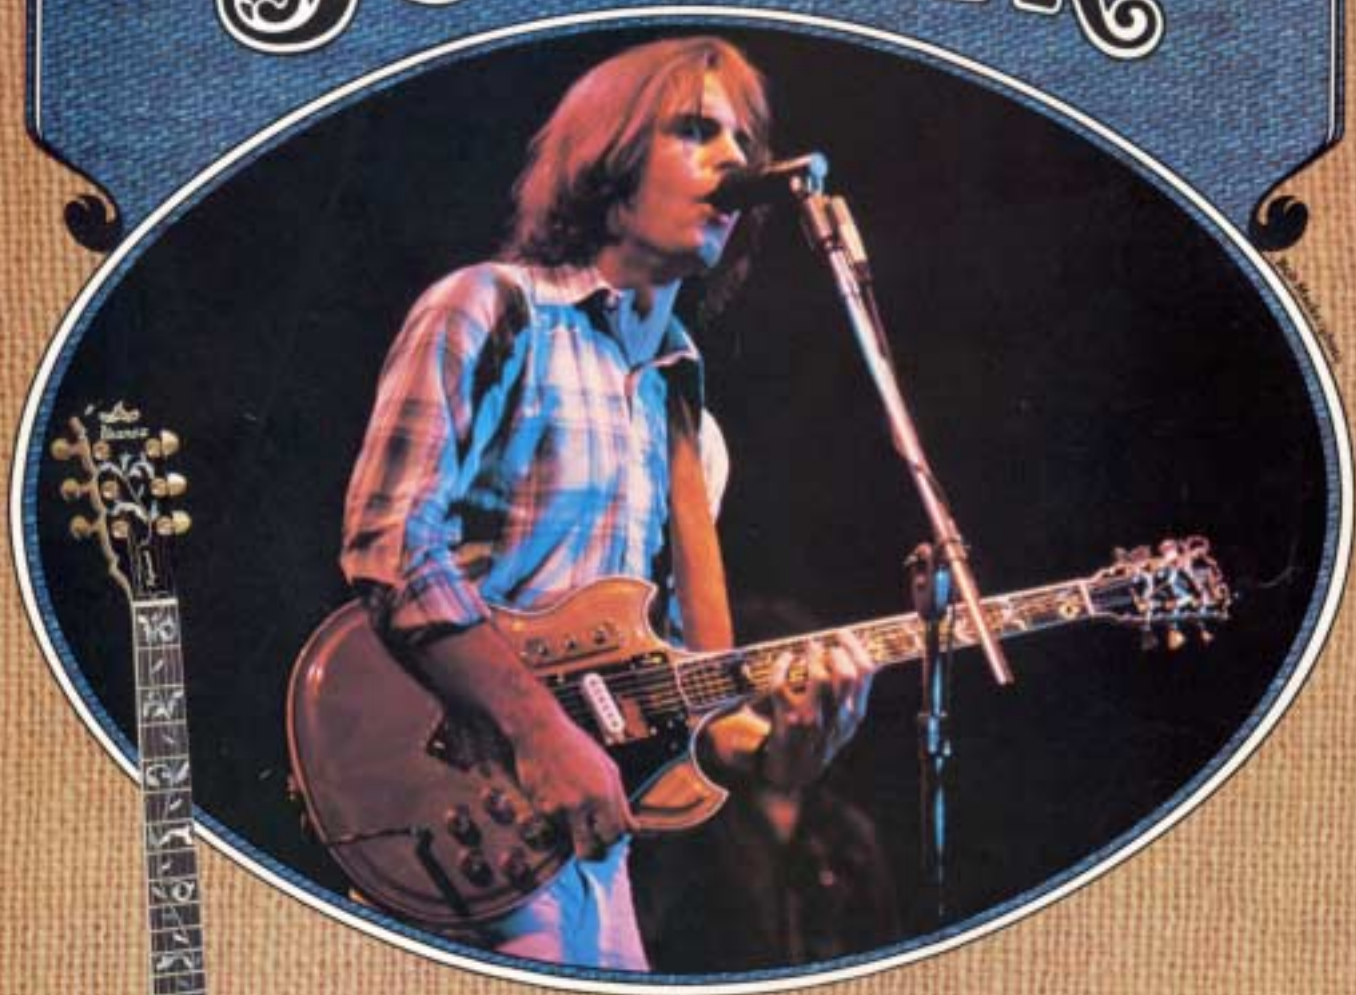

# BOB WEIR

## Ibanez

Bob Weir's guitar playing is the backbone of the legendary Grateful Dead — and Bob's idea of what an electric guitar should be is the backbone of his Ibanez.

We're proud to announce the availability of the guitar Bob helped design.

• SOLID BOOKMATCHED WHITE ASH BODY • HAND-SCULPTURED • NATURAL FINISH • ROCK MAPLE NECK • EBONY FINGERBOARD • TOWER OF PEARLS VINE INLAY • IBANEZ VENTURE MACHINEHEADS • IBANEZ SILVER TUNE BEAMS • FULLY SHIELDED CONTROL