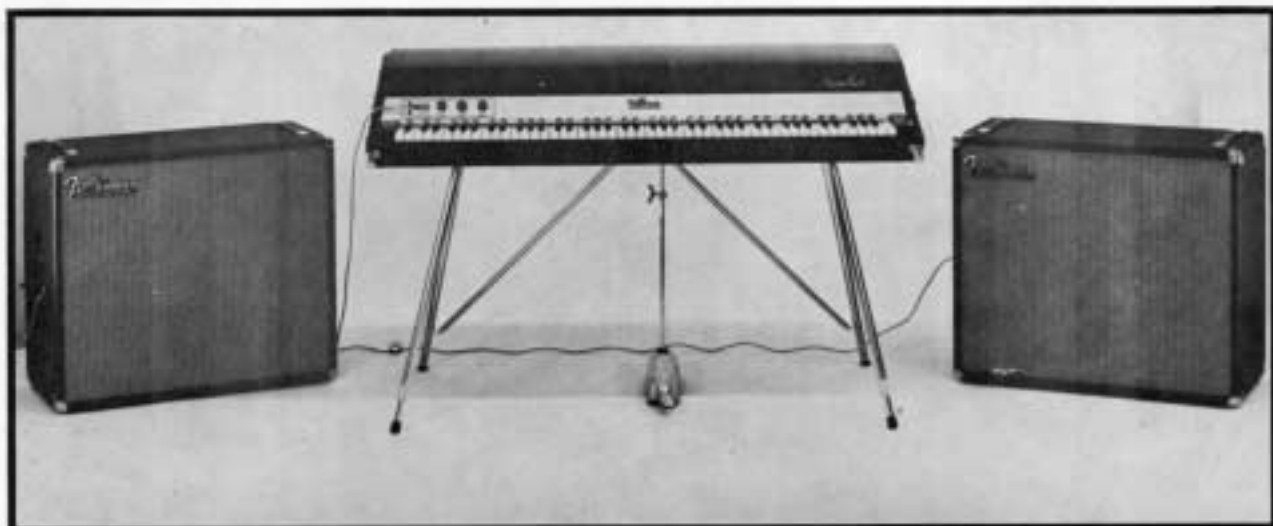

SUPER-SATELLITE POWER-SPEAKERS
Ideal for Mark I Stage Piano

2 Boxes with 2 x 12" Fender Speakers each. Stereo Effect.
100 RMS - 220 Watts Peak per Box.
Total output 400 Watts. Pre-Amp to build into Stage Piano