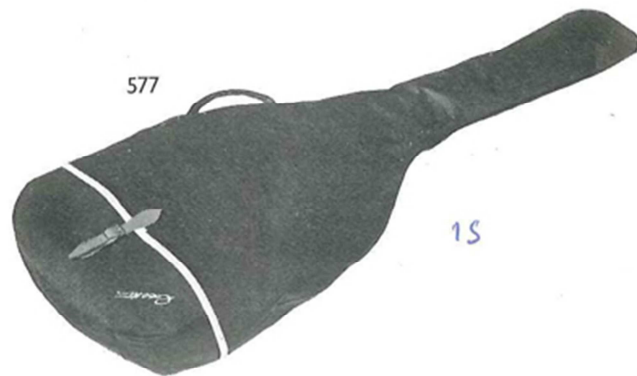

KEN STEVENS
10 GUILDHALL ST.,
CAMBRIDGE,
TEL: 53159
Musical Instruments

GUITAR ACCESSORIES

GUITAR COVERS AND CASES

BLACK AND WHITE RANGE COVERS

Superb covers, zip fasteners, in strong black canvas. Foam padded and lined. White edging. Exclusive to Rosetti.

No.		£
9266	Universal for all Classics and similar .. each	4.32
9267	Universal for all Jumbos and 12-string .. "	4.32
9267A	For large 12-string .. .. "	4.32

COVERS FOR ELECTRIC GUITAR (Zip)

9301	For ordinary Solid models .. .. each	2.88
9302	For ordinary Bass models .. .. "	3.35
9303	For Princess Electric Acoustic models .. "	3.85

COVERS FOR ROUND HOLE MODELS

484	Strong waterproof rubber-back material, with straps and carrying handle .. .. each	1.54
577	Fit Standard Classic model .. .. "	1.77
9261	For better quality Classics, with zip .. .. "	3.06

COVERS FOR WESTERN AND 12-STRING MODELS

9177	Strong waterproof rubber backed, with straps and carrying handle .. .. each	2.10
9207	As above—larger .. .. "	3.35

Page 1

COVERS FOR FULL-SIZE 'CELLO MODELS

No.		£
540	Superb cover in heavy waterproof; available in brown, blue or green, this cover recommended for our Arnold Hoyer models and similar; comfortable and strong carrying handle, zip fastening .. .. each	4.80

ZIP-FAST GUITAR COVERS

	Vinyl plastic, strong backing material, zip fastening, carrying handle. Available in assorted colours.	
9532	For smaller Student guitars .. .. each	1.35
9533	For normal Concert size .. .. each	1.63

SHAPED CLASSIC GUITAR CASE

9313	Strong plywood shaped case covered with leatherette and fully lined and padded .. each	9.50

SHAPED WESTERN & 12-STRING CASES

9190	Calico covered plywood case, for Western Guitars and 12-string. Felt-lined .. .. each	14.75

ALL PRICES RETAIL INCLUDING PURCHASE TAX

BLACK & WHITE
RANGE 9266/7

9313
and 9190

577

15