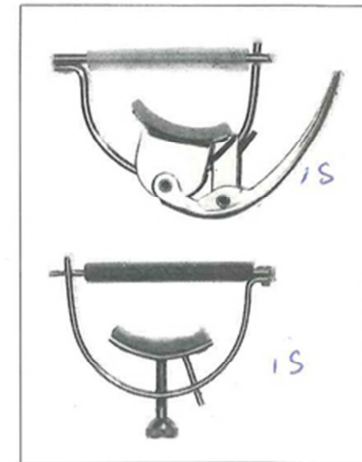

449 and 449A
HAMILTON QUICK ACTION