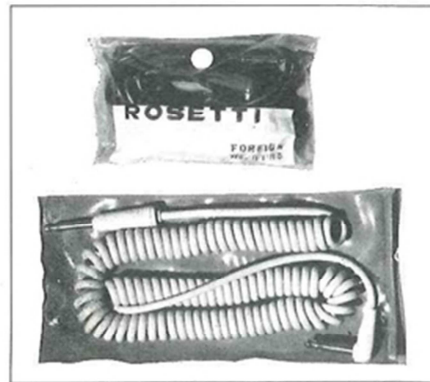

ALL PRICES RETAIL INCLUDING PURCHASE TAX

STRAP 467A

AMERICANO STRAP 9158U

STRAP 9263 UNIVERSAL

STRAP 9264 UNIVERSAL

GUITAR ACCESSORIES

9243 DISPLAY
HAMILTON SCREW TYPE

LEADS 9180 and 9296

9271 DUNLOP CAPO

449 and 449A
HAMILTON QUICK ACTION

SCHALLER
PICK-UPS
S10/39

S10/40

S10/41

S10/43

ROYAL PI (New Model)

ROYAL P2
(New Model)