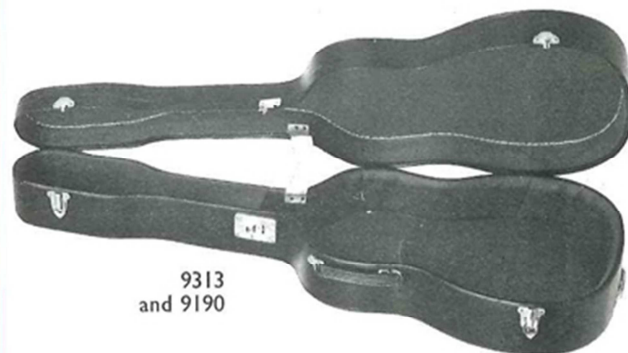

COVERS FOR ELECTRIC GUITAR (Zip)

9301	For ordinary Solid models .. .. each	2.88
9302	For ordinary Bass models .. .. "	3.35
9303	For Princess Electric Acoustic models .. "	3.85

COVERS FOR ROUND HOLE MODELS

484	Strong waterproof rubber-back material, with straps and carrying handle .. .. each	1.54
577	Fit Standard Classic model .. .. "	1.77
9261	For better quality Classics, with zip .. .. "	3.06

COVERS FOR WESTERN AND 12-STRING MODELS

9177	Strong waterproof rubber backed, with straps and carrying handle .. .. each	2.10
9207	As above—larger .. .. "	3.35

Page 1

COVERS FOR FULL-SIZE 'CELLO MODELS

No.		£
540	Superb cover in heavy waterproof; available in brown, blue or green, this cover recommended for our Arnold Hoyer models and similar; comfortable and strong carrying handle, zip fastening .. .. each	4.80

ZIP-FAST GUITAR COVERS

	Vinyl plastic, strong backing material, zip fastening, carrying handle. Available in assorted colours.	
9532	For smaller Student guitars .. .. each	1.35
9533	For normal Concert size .. .. each	1.63

SHAPED CLASSIC GUITAR CASE

9313	Strong plywood shaped case covered with leatherette and fully lined and padded .. each	9.50

SHAPED WESTERN & 12-STRING CASES

9190	Calico covered plywood case, for Western Guitars and 12-string. Felt-lined .. .. each	14.75

ALL PRICES RETAIL INCLUDING PURCHASE TAX

BLACK & WHITE
RANGE 9266/7

9313
and 9190