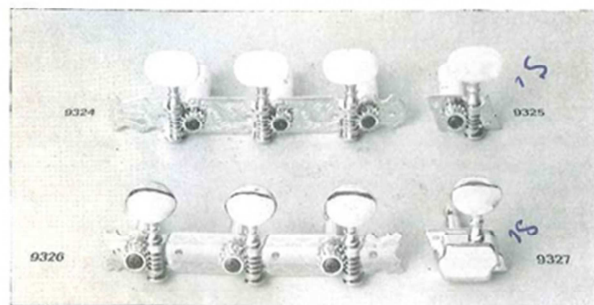

ARTIST MACHINE HEADS

GUITAR ACCESSORIES

GUITAR MACHINE HEADS

No.		£
437	Brass cogs, nickel-plated plates, solid barrels	1-82
9259	All metal single unit machines, either side, for all Guitars, including Bass Guitars	0-58
9115	Heavy Duty Bass Guitar sets of machines. All metal including metal buttons. All one side or two each side	3-84
435J	Japanese sets, double hole	0-77
9070J	Ditto single units	1-15
9071J	Single unit, one side	1-15
9230	For 12-string Guitars	2-40
9072	Bone roller classic	2-00
9028O	Machine Head Buttons, oval	0-05

ARTIST MACHINE HEADS

FOR CLASSIC GUITARS

9324	Three on a plate with bone rollers, beautifully hand-engraved, nickel plated. Pearlized buttons	per set	2-20
9325	Individual single units, nickel plated, oblong pearlized buttons	" "	1-92

FOR STEEL & ELECTRIC GUITARS

9326	Three on a plate, chromium plated, oval metal buttons	per set	1-92
9327	Single units, chromium plated, covered and sealed gears, shaped metal buttons	" "	2-88
9328	Bushings only, chromium plated, can be used with sets No. 9326 and 9327	each	0-05

SCHALLER DE LUXE MACHINES

(Geared and Sealed for Life)

9332	Individual units, set of 6	per set	9-50
9333	Bass guitar, set of 4	" "	8-45

ALL PRICES RETAIL INCLUDING PURCHASE TAX

GROVER U.S.A. GUITAR MACHINES

The most expensive and best in the World

No.		£
98N	Standard Model, nickel plated, set of 6, boxed with screws	5-75
102N	Roto-matic nickel plated, sealed gear box with a lifetime of lubricant, gear ratio 12 to 1, superb precision and style, set of 6, boxed with screws	15-35
102G	As above, but gold plated	19-17
110G	De Luxe Guitar machines, the most exact tuning mechanism ever devised for the Guitar. Ratio 16 to 1, sealed life-time lubrication, used by top world artists. 14 carat gold plated, set of 6 boxed with bushings and screws	26-84

No. 98

110

DeLUXE

Top View

Complete Unit 102

• ROTO-MATIC •